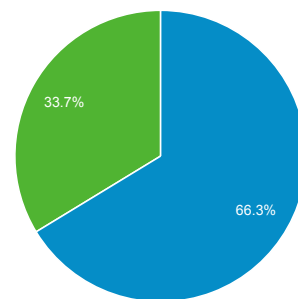

Feb 1, 2014 - Feb 28, 2014

Audience Overview

All Visits
100.00%

Overview

Visits
3,445

Unique Visitors
2,624

Pageviews
9,788

Pages / Visit
2.84

Avg. Visit Duration
00:01:59

Bounce Rate
66.53%

% New Visits
66.24%

■ New Visitor ■ Returning Visitor

Language	Visits	% Visits
1. pl	2,834	82.26%
2. pl-pl	437	12.69%
3. en-us	85	2.47%
4. en	34	0.99%
5. fr	25	0.73%
6. en-gb	10	0.29%
7. de-de	4	0.12%
8. ru	4	0.12%
9. ru-ru	2	0.06%
10. bg	1	0.03%